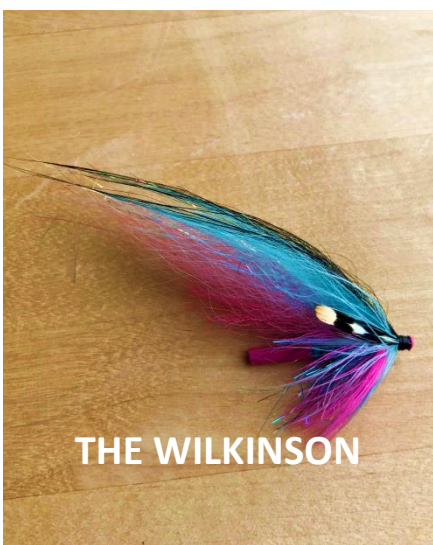

# FLIES FOR B.C

PURPLE DREDGER

PURPLE GIRDLE BUG

PINK STRING LEECH

BLACK STRING LEECH

EGGSUCKING WOLLY

EGGSUCKING LEECH

THE WILKINSON