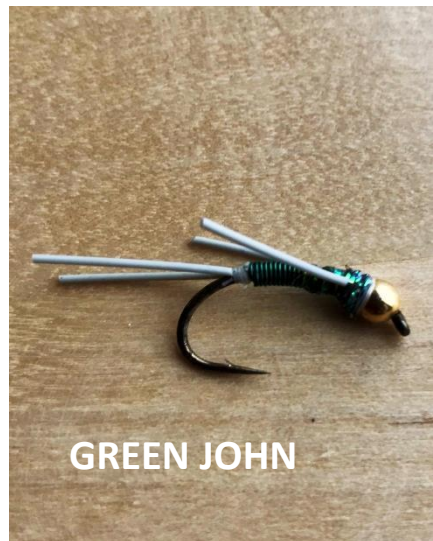

FLIES FOR RIO GRANDE

CHARTRUSE STRING
LEECH

PURPLE GIRDLE
BUG

YELLOWLEG BUG

BLACK STRING
LEECH

GIRDLE BUG

GREEN JOHN

GREEN & BLACK
SUNRAY