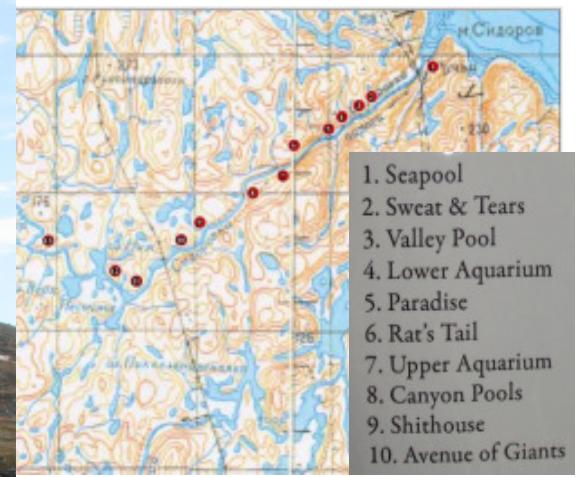

Pool inbetween Lower Aquarium and Paradise Pool