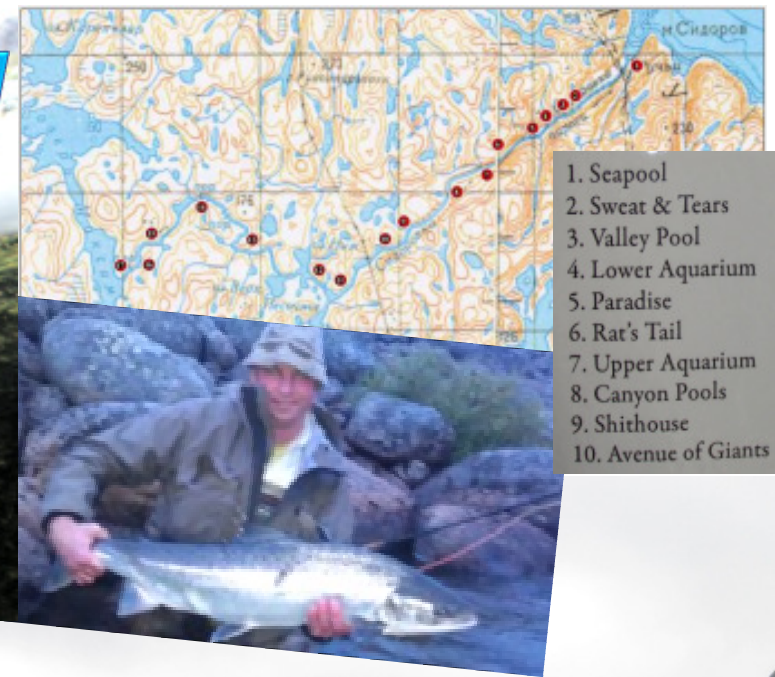

1. Seapool
2. Sweat & Tears
3. Valley Pool
4. Lower Aquarium
5. Paradise
6. Rat's Tail
7. Upper Aquarium
8. Canyon Pools
9. Shithouse
10. Avenue of Giants

# Sweat & Tears Pool

1. Seapool
2. Sweat & Tears
3. Valley Pool
4. Lower Aquarium
5. Paradise
6. Rat's Tail
7. Upper Aquarium
8. Canyon Pools
9. Shithouse
10. Avenue of Giants

# Valley Pool

A - EN SJELPON  
GANG TIL LAKS  
I INNSTRØMMEN

B - LANGS DISSE STREKENE  
STÅR OFTE FISK

Valley Pool

# Avenue of Giants

1. Seapool
2. Sweat & Tears
3. Valley Pool
4. Lower Aquarium
5. Paradise
6. Rat's Tail
7. Upper Aquarium
8. Canyon Pools
9. Shithouse
10. Avenue of Giants

Upper Shithouse