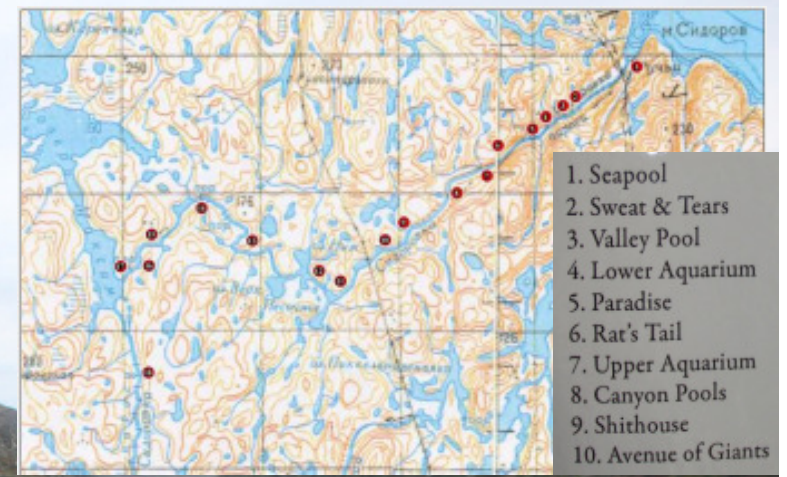

# Valley Pool

A - EN SJELPON  
GANG TIL LAKS  
I INNSTRØMMEN

B - LANGS DISSE STREKENE  
STÅR OFTE FISK

Valley Pool

# Lower Aquarium

# Paradise Pool

1. Seapool
2. Sweat & Tears
3. Valley Pool
4. Lower Aquarium
5. Paradise
6. Rat's Tail
7. Upper Aquarium
8. Canyon Pools
9. Shithouse
10. Avenue of Giants

1. Seapool
2. Sweat & Tears
3. Valley Pool
4. Lower Aquarium
5. Paradise
6. Rat's Tail
7. Upper Aquarium
8. Canyon Pools
9. Shithouse
10. Avenue of Giants

- 1. Seapool
- 2. Sweat & Tears
- 3. Valley Pool
- 4. Lower Aquarium
- 5. Paradise
- 6. Rat's Tail
- 7. Upper Aquarium
- 8. Canyon Pools
- 9. Shithouse
- 10. Avenue of Giants